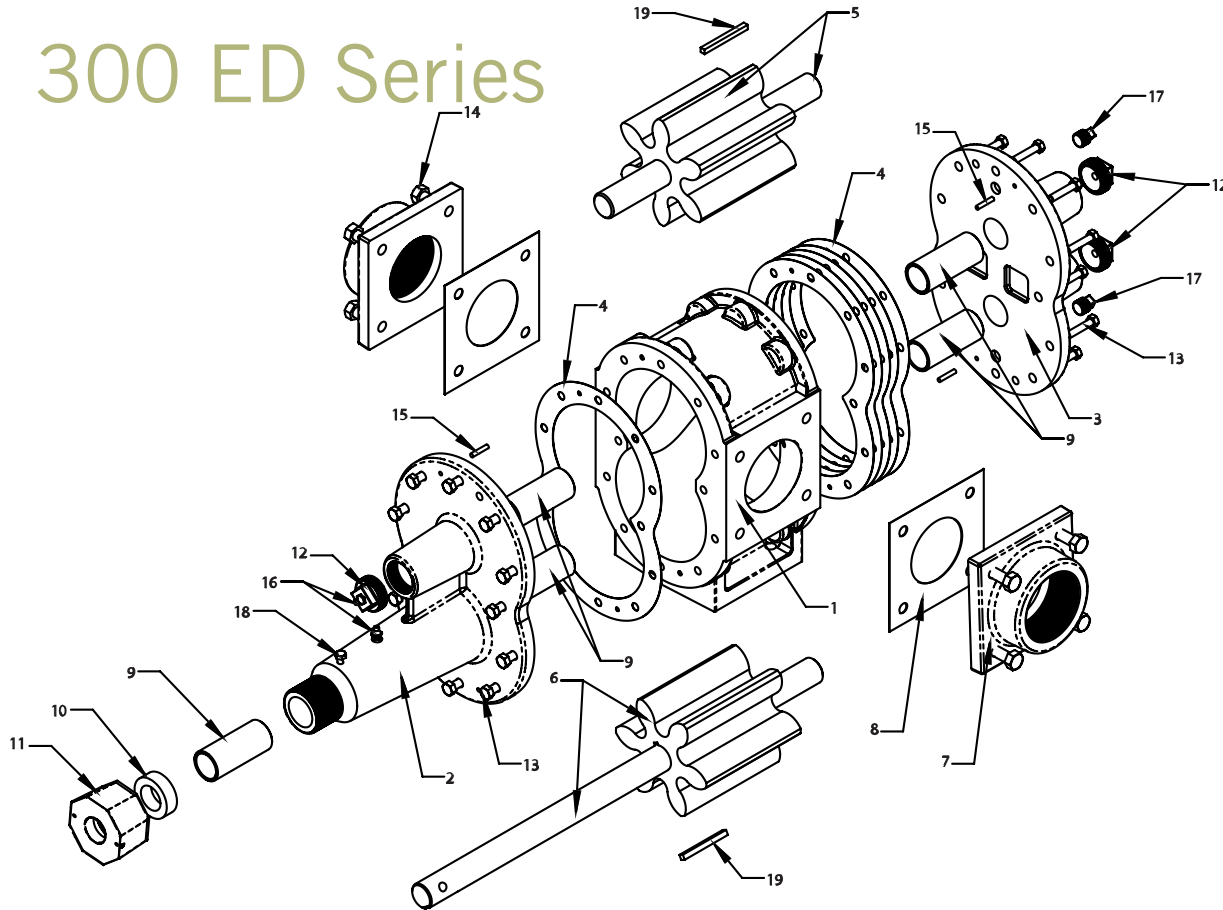

## 300 ED Series

The 300 Extended Duty (ED) Series was developed to improve upon the key features of the 300 Series. The bushings have been lengthened to a full 3 1/2" and the shaft has been increased to 1 1/4". The result is prolonged pump life, low cost of ownership and ease of maintenance and repair.

# 300 ED Series

Ref #	Part #	Description	Qty
1	303	Centre Case	1
2	4302ED	ED Front Plate (c/w Bushing)	1
3	4307ED	ED Back Plate (c/w Bushing)	1
4	306	Pump Gasket	8
5	304ED	Nitrile Gear-Idler	1
6	305ED	ED Nitrile Gear-Drive	1
7	310	Adapter Flange	2
8	311	Adapter Flange Gasket	2
9	4309B	ED Bronze Bushings	5
10	313G	Graphite Packing	1
11	4301	ED Packing Nut	1
12	4308BF	ED End Plug (c/w fittings)	3
13	314	End Plate Bolts	24
14	*	Adapter Flange Bolts	8
15	315	Dowel Pin	4
16	316	Grease Fitting	4
17	318	Drain Plug	2
18	*	Secure Wire	1
19	304K	Gear Key	2