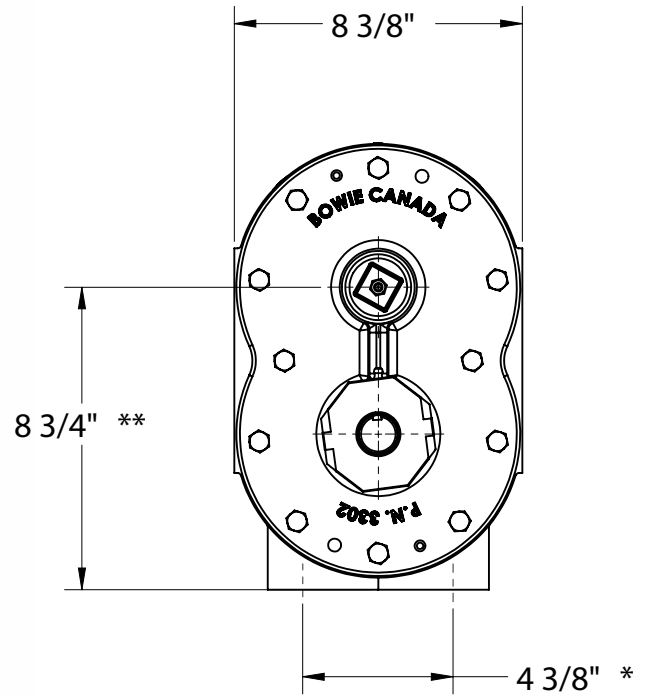

SIGNATURE SERIES 3300

Dimensions

DRIVE "ON TOP" APPLICATION IS AVAILABLE;
 "LEFT" & "RIGHT" configurations are shown;

BOTTOM VIEW