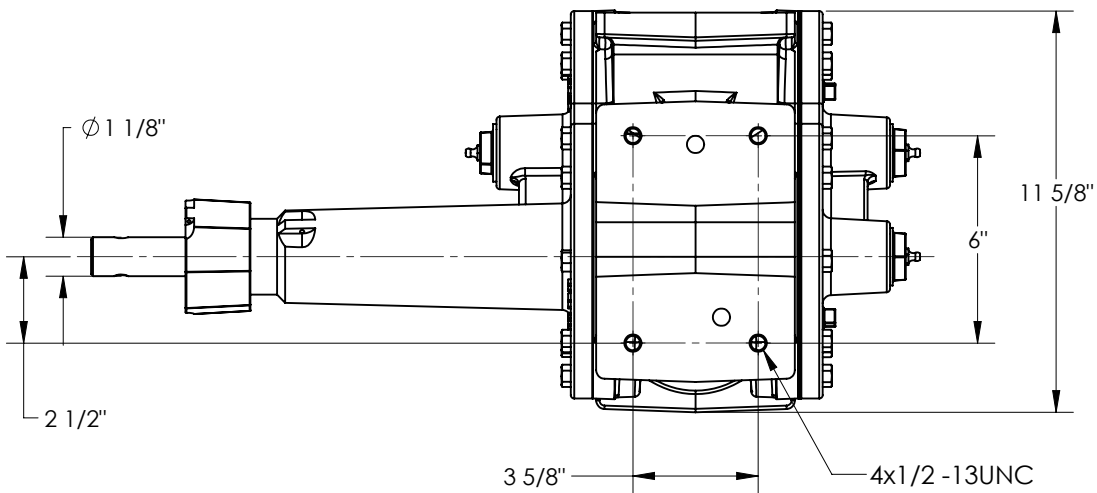

SIGNATURE SERIES 3300

Dimensions

DRIVE "ON TOP" APPLICATION IS AVAILABLE;
 "LEFT" & "RIGHT" configurations are shown;

BOTTOM VIEW