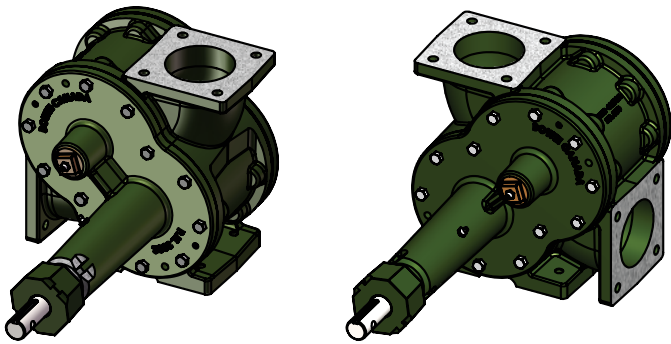

SIGNATURE SERIES 3300

Dimensions

DRIVE "ON TOP" APPLICATION IS AVAILABLE;
 "LEFT" & "RIGHT" configurations are shown;

BOTTOM VIEW