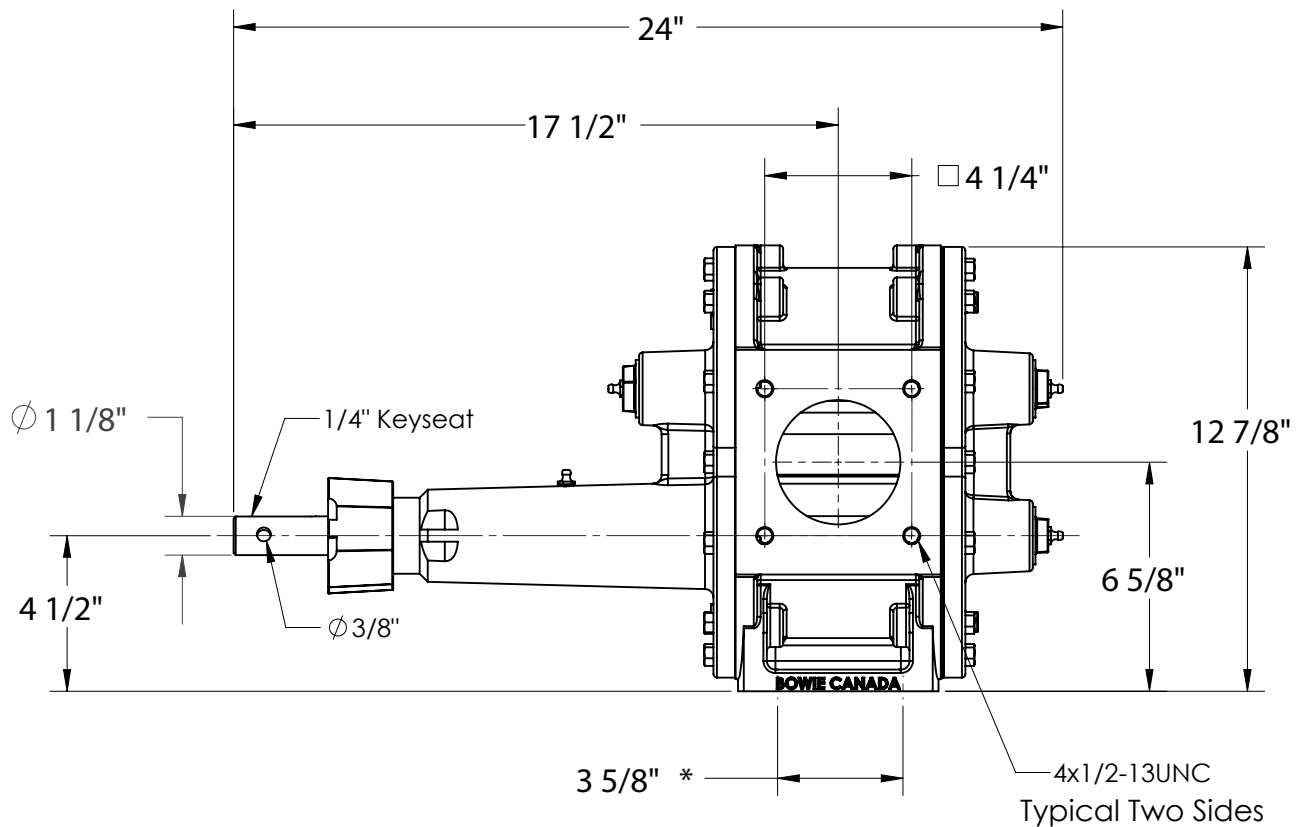

SIGNATURE SERIES 3300

Dimensions

DRIVE "ON TOP" APPLICATION IS AVAILABLE;
 "LEFT" & "RIGHT" configurations are shown;

BOTTOM VIEW