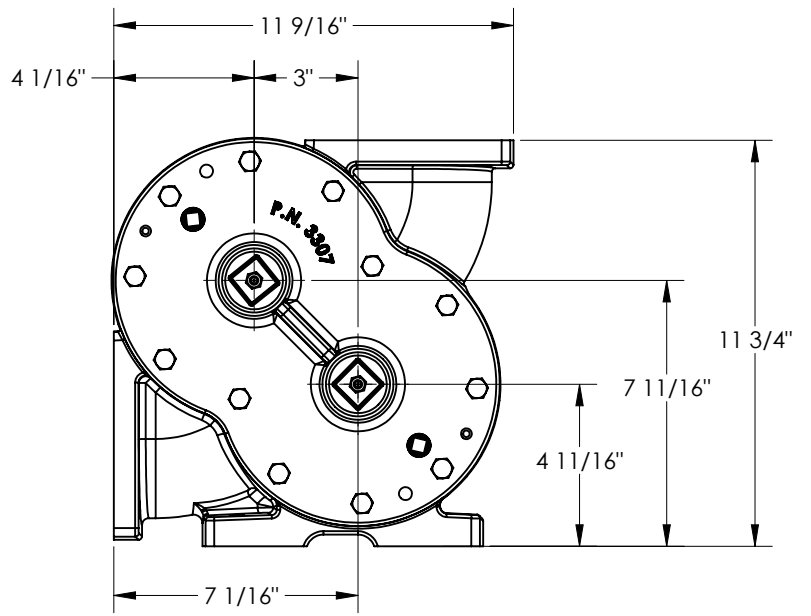

SIGNATURE SERIES 3300

Dimensions

DRIVE "ON TOP" APPLICATION IS AVAILABLE;
 "LEFT" & "RIGHT" configurations are shown;

BOTTOM VIEW