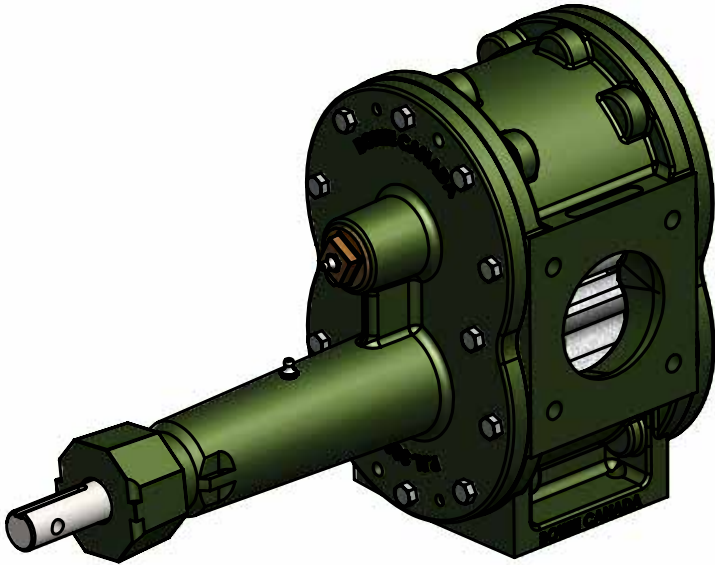

SIGNATURE SERIES 3300

Dimensions

DRIVE "ON TOP" APPLICATION IS AVAILABLE;
 "LEFT" & "RIGHT" configurations are shown;

BOTTOM VIEW