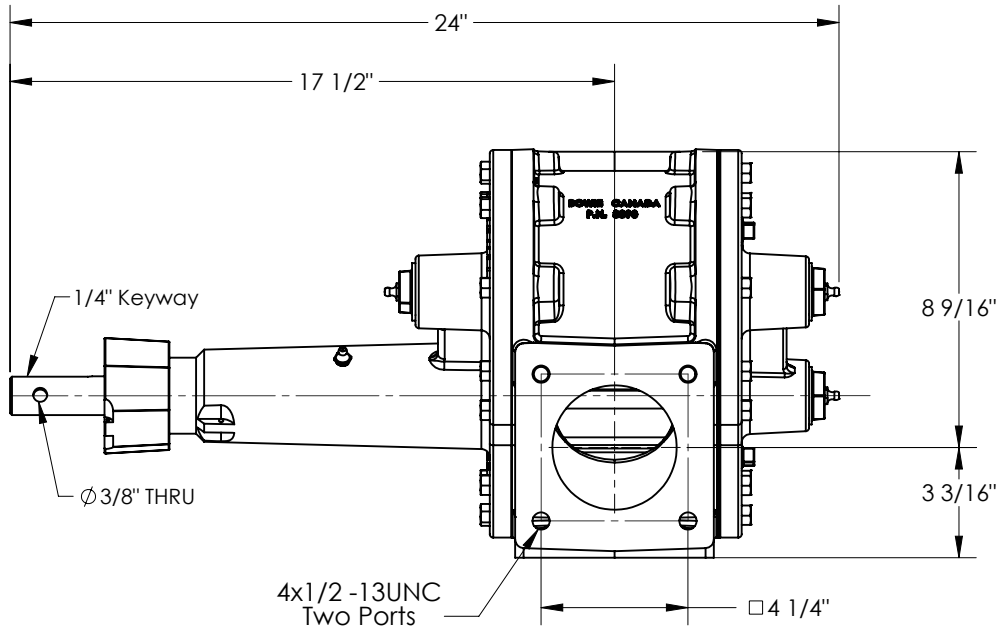

SIGNATURE SERIES 3300

Dimensions

DRIVE "ON TOP" APPLICATION IS AVAILABLE;
 "LEFT" & "RIGHT" configurations are shown;

BOTTOM VIEW